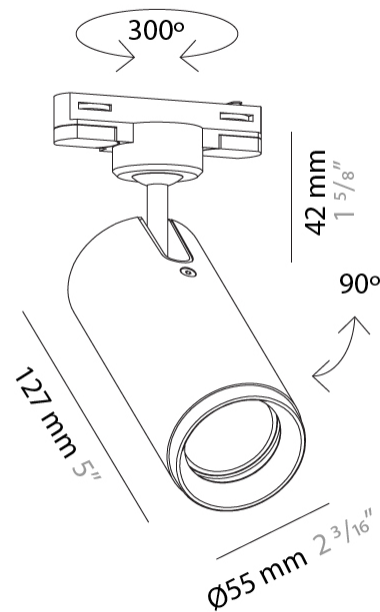

HAUL TRACK

D96073-

base number   Finish
Options

1. To build a product code in our configurator select the specify button on the base model # product page
2. To build a manual product code on this datasheet choose from the options listed below in blue font and add the suffix to the base model #

GENERAL

Series: Haul
Brand: Milan
Division: Design
Mounting Type: Track
Mounting Location: Ceiling
Subcategory: Spots

PHYSICAL

Shape: Cylinder
Diameter (mm): 55
Diameter (in): 2 3/16
Height (mm): 203
Height (in): 8
Max. Overall Height (mm): 1300
Max. Overall Height (in): 51 3/16
Light Distribution: Direct
[Fixture Finish: MWL / MBQ](#)
Fixture Material: Extruded Aluminum

ELECTRICAL

Lamp Type: LED
Input Wattage (W): 7
Dimming: Electronic Low Voltage Dimming
Input Voltage (V): 120Vac Direct Line

LED

Number of LEDs: 1
Color Temperature (°K): 3000
Max. Delivered Lumen (lm): 665
CRI: >90 CRI
Lamp Life (hrs): 50000

OPTICAL

Reflector°: 35
Beam Angle: 35

RATINGS AND CERTIFICATIONS

Certified By: Certified for North American Standards
IP rating: IP20

PROJECT	_____
TYPE	_____
SPECIFIER	_____
QUANTITY	_____
DATE	_____