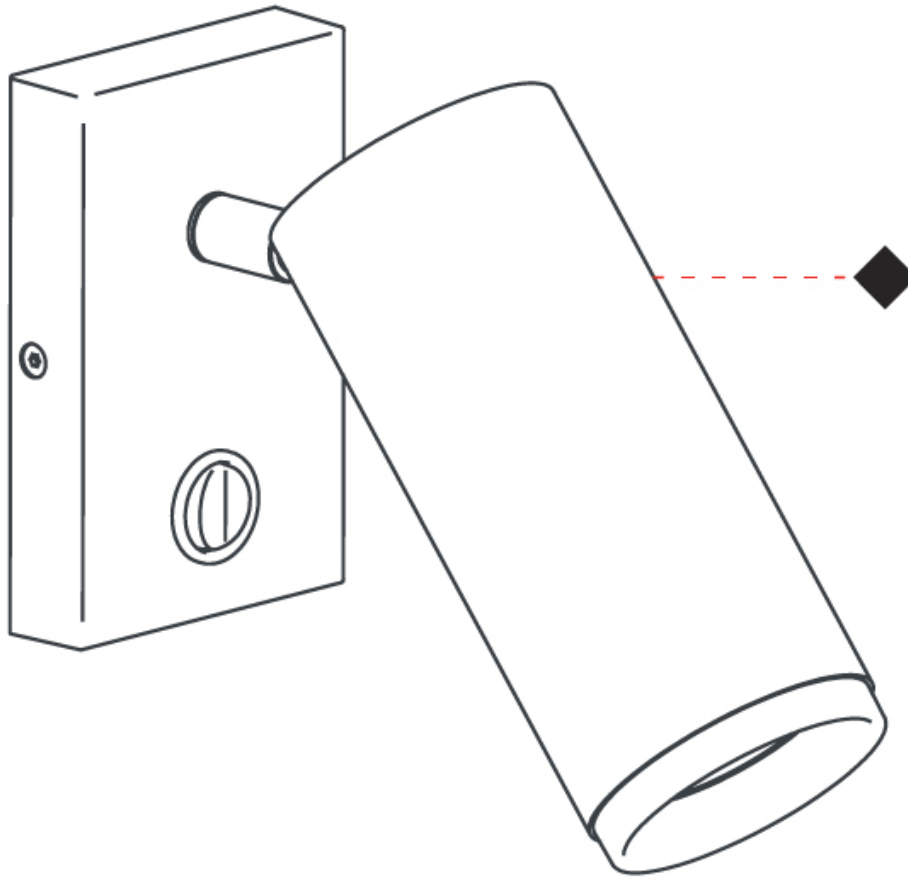

GENERAL

Series: Haul
Subseries: Haul 1 Light
Brand: Milan
Division: Design
Mounting Type: Surface
Mounting Location: Ceiling
Subcategory: Downlight

PHYSICAL

Shape: Cylinder
Diameter (mm): 55
Diameter (in): 2 ³/₁₆
Height (mm): 127
Height (in): 5
Max. Overall Height (mm): 199
Max. Overall Height (in): 7 ¹³/₁₆
Extension (mm): 72
Extension (in): 2 ¹³/₁₆
Light Distribution: Adjustable / Direct
[Fixture Finish: MWL / MBQ](#)
Fixture Material: Extruded Aluminum

GENERAL

Series: Haul
 Subseries: Haul - Ceiling
 Brand: Milan
 Division: Design
 Mounting Type: Surface
 Mounting Location: Ceiling
 Subcategory: Downlight

PHYSICAL

Shape: Cylinder
 Diameter (mm): 40
 Diameter (in): 1 9/16
 Height (mm): 153
 Height (in): 6
 Light Distribution: Direct
 Fixture Finish: MWL / MBQ
 Fixture Material: Extruded Aluminum

OPTICAL

Beam Angle: 35
Adjustability: Rotational 300°; Tilt 90°

RATINGS AND CERTIFICATIONS

Certified By: Certified for North American Standards
IP rating: IP20

HAUL - WALL SURFACE

D93203R9-

PROJECT	_____
TYPE	_____
SPECIFIER	_____
QUANTITY	_____
DATE	_____

GENERAL

Series: Haul
 Subseries: Haul - Wall
 Brand: Milan
 Division: Design
 Mounting Type: Surface
 Mounting Location: Wall
 Subcategory: On/Off Switch

PHYSICAL

Shape: Cylinder
 Diameter (mm): 55
 Diameter (in): 1 ⁹/₁₆
 Length (mm): 83
 Length (in): 3 ¹/₄
 Height (mm): 100
 Height (in): 3 ¹⁵/₁₆
 Extension (mm): 120
 Extension (in): 4 ³/₄
 Light Distribution: Adjustable / Direct
 Fixture Finish: [MWL](#) / [MBQ](#)
 Fixture Material: Extruded Aluminum