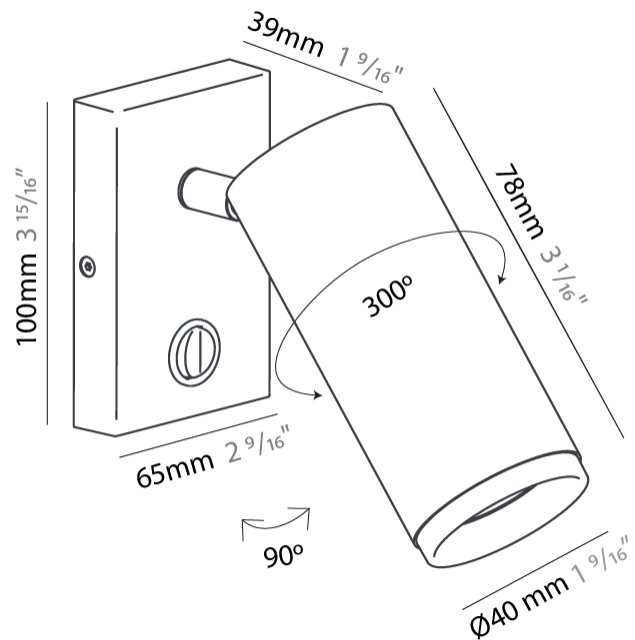

GENERAL

Series: Haul
Subseries: Haul 1 Light
Brand: Milan
Division: Design
Mounting Type: Surface
Mounting Location: Ceiling
Subcategory: Downlight

PHYSICAL

Shape: Cylinder
Diameter (mm): 55
Diameter (in): 2 ³/₁₆
Height (mm): 127
Height (in): 5
Max. Overall Height (mm): 199
Max. Overall Height (in): 7 ¹³/₁₆
Extension (mm): 72
Extension (in): 2 ¹³/₁₆
Light Distribution: Adjustable / Direct
[Fixture Finish: MWL / MBQ](#)
Fixture Material: Extruded Aluminum

GENERAL

Series: Haul
 Subseries: Haul - Ceiling
 Brand: Milan
 Division: Design
 Mounting Type: Surface
 Mounting Location: Ceiling
 Subcategory: Downlight

PHYSICAL

Shape: Cylinder
 Diameter (mm): 40
 Diameter (in): 1 9/16
 Height (mm): 153
 Height (in): 6
 Light Distribution: Direct
 Fixture Finish: MWL / MBQ
 Fixture Material: Extruded Aluminum

GENERAL

Series: Haul
Subseries: Haul - Wall
Brand: Milan
Division: Design
Mounting Type: Surface
Mounting Location: Wall
Subcategory: On/Off Switch

PHYSICAL

Shape: Cylinder
Diameter (mm): 40
Diameter (in): 1 9/16
Length (mm): 65
Length (in): 2 9/16
Height (mm): 100
Height (in): 3 15/16
Extension (mm): 78
Extension (in): 3 1/16
Light Distribution: Adjustable / Direct
[Fixture Finish: MWL / MBQ](#)
Fixture Material: Extruded Aluminum

OPTICAL

Beam Angle: 35
Adjustability: Rotational 300°; Tilt 90°

RATINGS AND CERTIFICATIONS

Certified By: Certified for North American Standards
IP rating: IP20

HAUL - WALL SURFACE

D93203R9-

PROJECT	_____
TYPE	_____
SPECIFIER	_____
QUANTITY	_____
DATE	_____