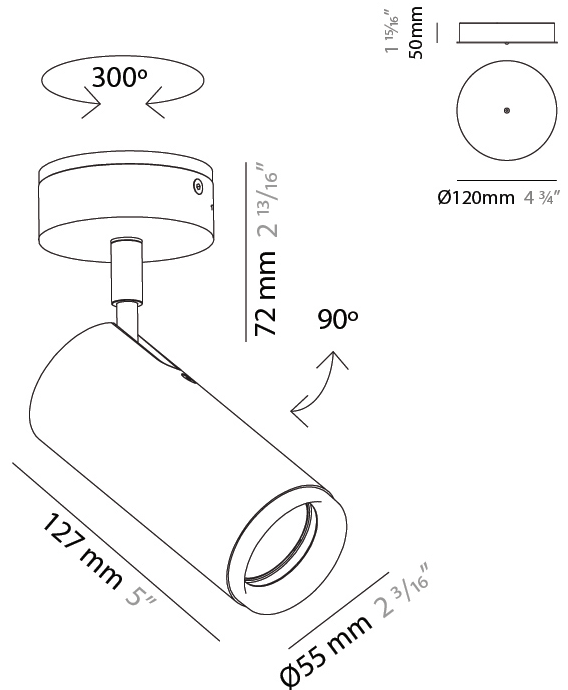

GENERAL

Series: Haul
Subseries: Haul 1 Light
Brand: Milan
Division: Design
Mounting Type: Surface
Mounting Location: Ceiling
Subcategory: Downlight

PHYSICAL

Shape: Cylinder
Diameter (mm): 55
Diameter (in): 2 ³/₁₆
Height (mm): 127
Height (in): 5
Max. Overall Height (mm): 199
Max. Overall Height (in): 7 ¹³/₁₆
Extension (mm): 72
Extension (in): 2 ¹³/₁₆
Light Distribution: Adjustable / Direct
[Fixture Finish: MWL / MBQ](#)
Fixture Material: Extruded Aluminum

OPTICAL

Beam Angle: 35
Adjustability: Rotational 300°; Tilt 90°

RATINGS AND CERTIFICATIONS

Certified By: Certified for North American Standards
IP rating: IP20

HAUL 1 LIGHT SURFACE

D92102R9-

PROJECT _____

TYPE _____

GENERAL

Series: Haul
 Subseries: Haul - Ceiling
 Brand: Milan
 Division: Design
 Mounting Type: Surface
 Mounting Location: Ceiling
 Subcategory: Downlight

PHYSICAL

Shape: Cylinder
 Diameter (mm): 40
 Diameter (in): 1 9/16
 Height (mm): 153
 Height (in): 6
 Light Distribution: Direct
 Fixture Finish: MWL / MBQ
 Fixture Material: Extruded Aluminum

Shape: Cylinder _____
 Diameter (mm): 40 _____
 Diameter (in): 1 9/16 _____
 Length (mm): 98 _____
 Length (in): 3 7/8 _____
 Height (mm): 160 _____
 Height (in): 6 5/16 _____
 Light Distribution: Adjustable / Direct _____
 Fixture Finish: MWL / MBQ _____
 Fixture Material: Extruded Aluminum _____