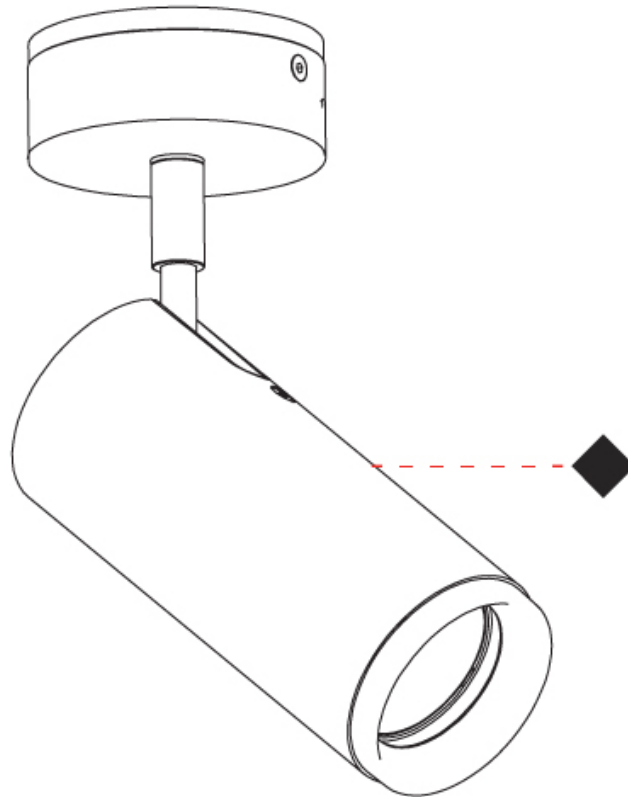

HAUL 1 LIGHT SURFACE

D92102R9-

PROJECT _____

TYPE _____

SPECIFIER _____

QUANTITY _____

DATE _____

D