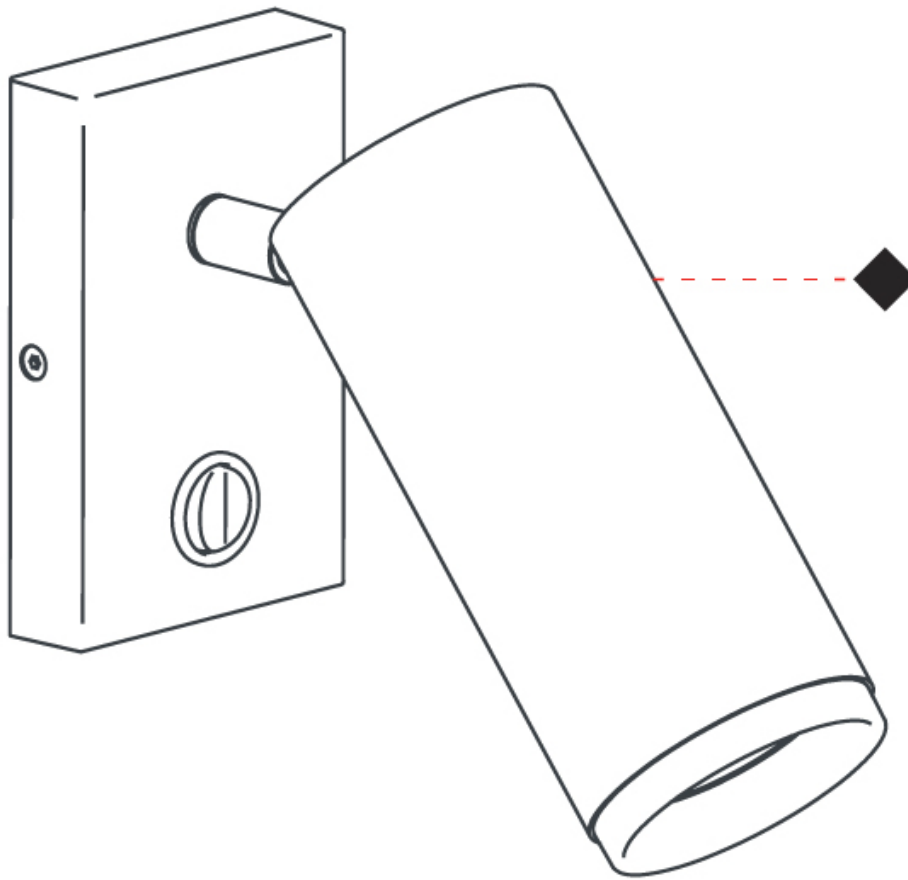

GENERAL

Series: Haul
 Subseries: Haul - Ceiling
 Brand: Milan
 Division: Design
 Mounting Type: Surface
 Mounting Location: Ceiling
 Subcategory: Downlight

PHYSICAL

Shape: Cylinder
 Diameter (mm): 40
 Diameter (in): 1 9/16
 Height (mm): 153
 Height (in): 6
 Light Distribution: Direct
 Fixture Finish: MWL / MBQ
 Fixture Material: Extruded Aluminum

GENERAL

Series: Haul
 Subseries: Haul - Wall
 Brand: Milan
 Division: Design
 Mounting Type: Surface
 Mounting Location: Wall
 Subcategory: On/Off Switch

PHYSICAL

Shape: Cylinder
 Diameter (mm): 55
 Diameter (in): 1 ⁹/₁₆
 Length (mm): 83
 Length (in): 3 ¹/₄
 Height (mm): 100
 Height (in): 3 ¹⁵/₁₆
 Extension (mm): 120
 Extension (in): 4 ³/₄
 Light Distribution: Adjustable / Direct
 Fixture Finish: [MWL](#) / [MBQ](#)
 Fixture Material: Extruded Aluminum

OPTICAL

Beam Angle: 35

RATINGS AND CERTIFICATIONS

Certified By: Certified for North American Standards
 IP rating: IP20

HAUL - WALL SURFACE

D93243-

PROJECT	_____
TYPE	_____
SPECIFIER	_____
QUANTITY	_____
DATE	_____